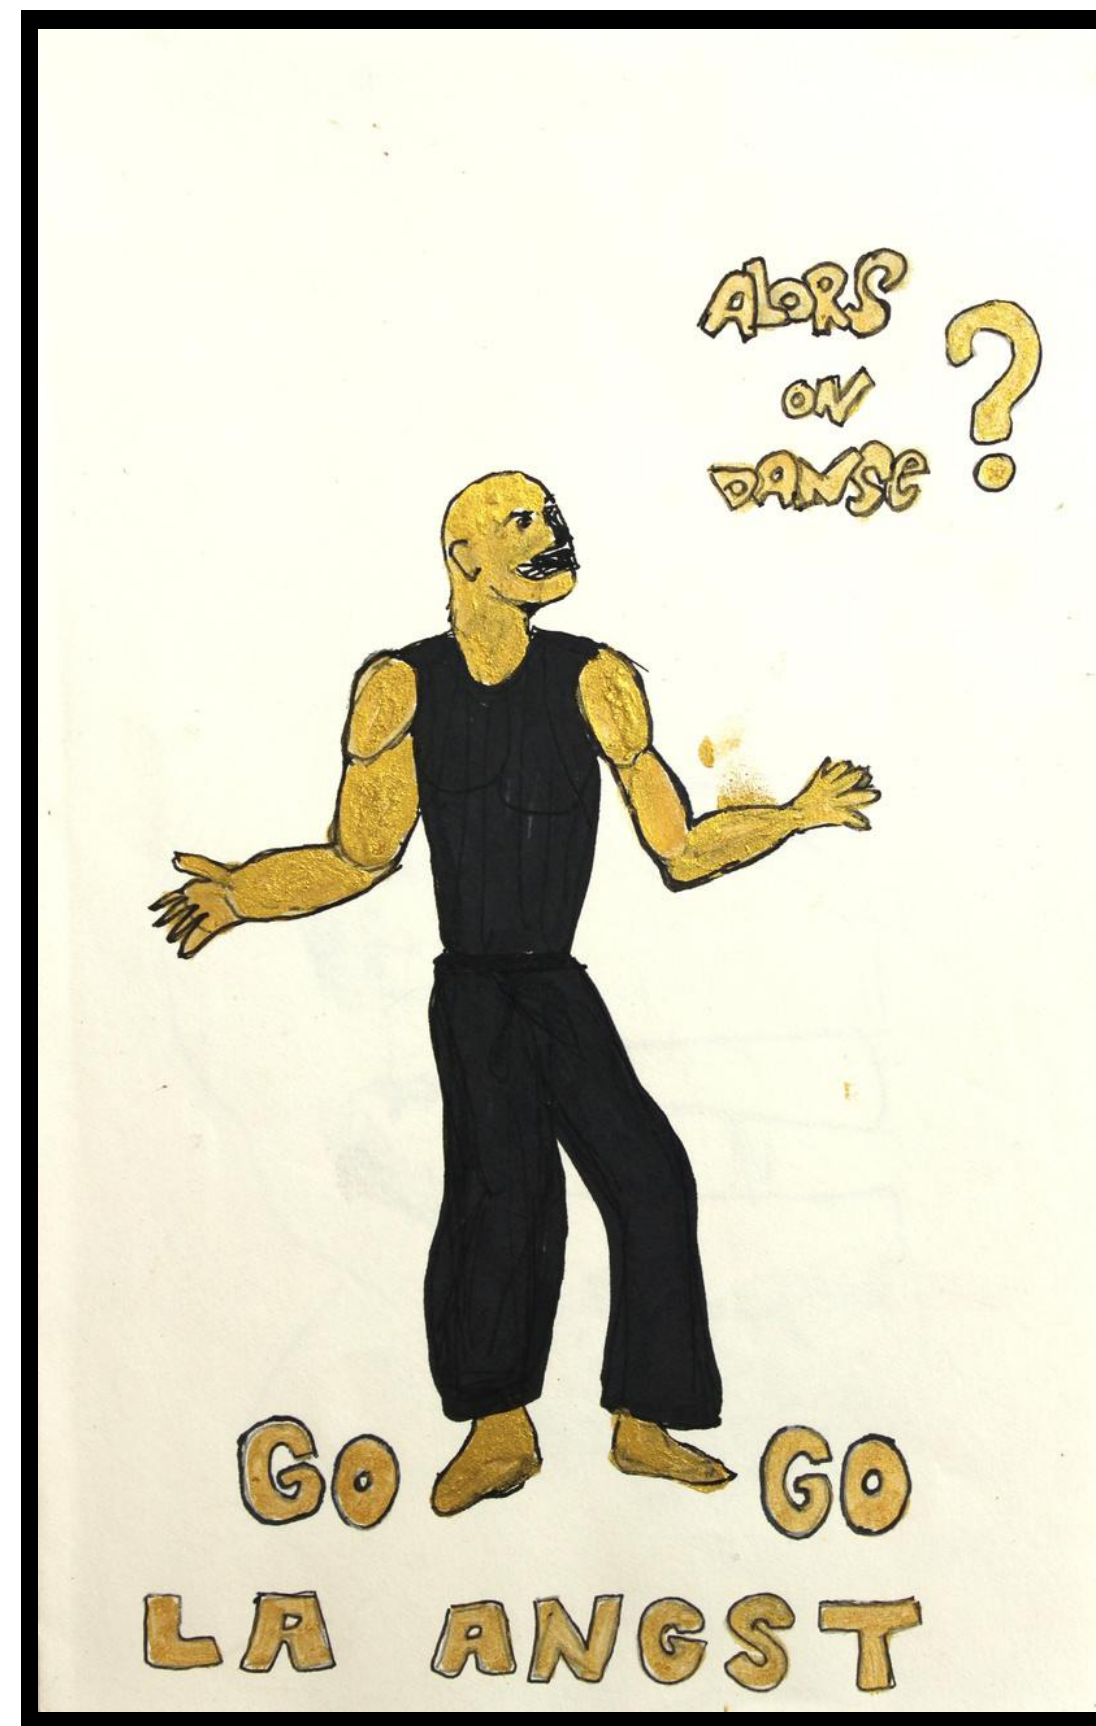

Homo Cruz, *Juste besoin de parler*, 2017, 25 x 20 cm, mixed media