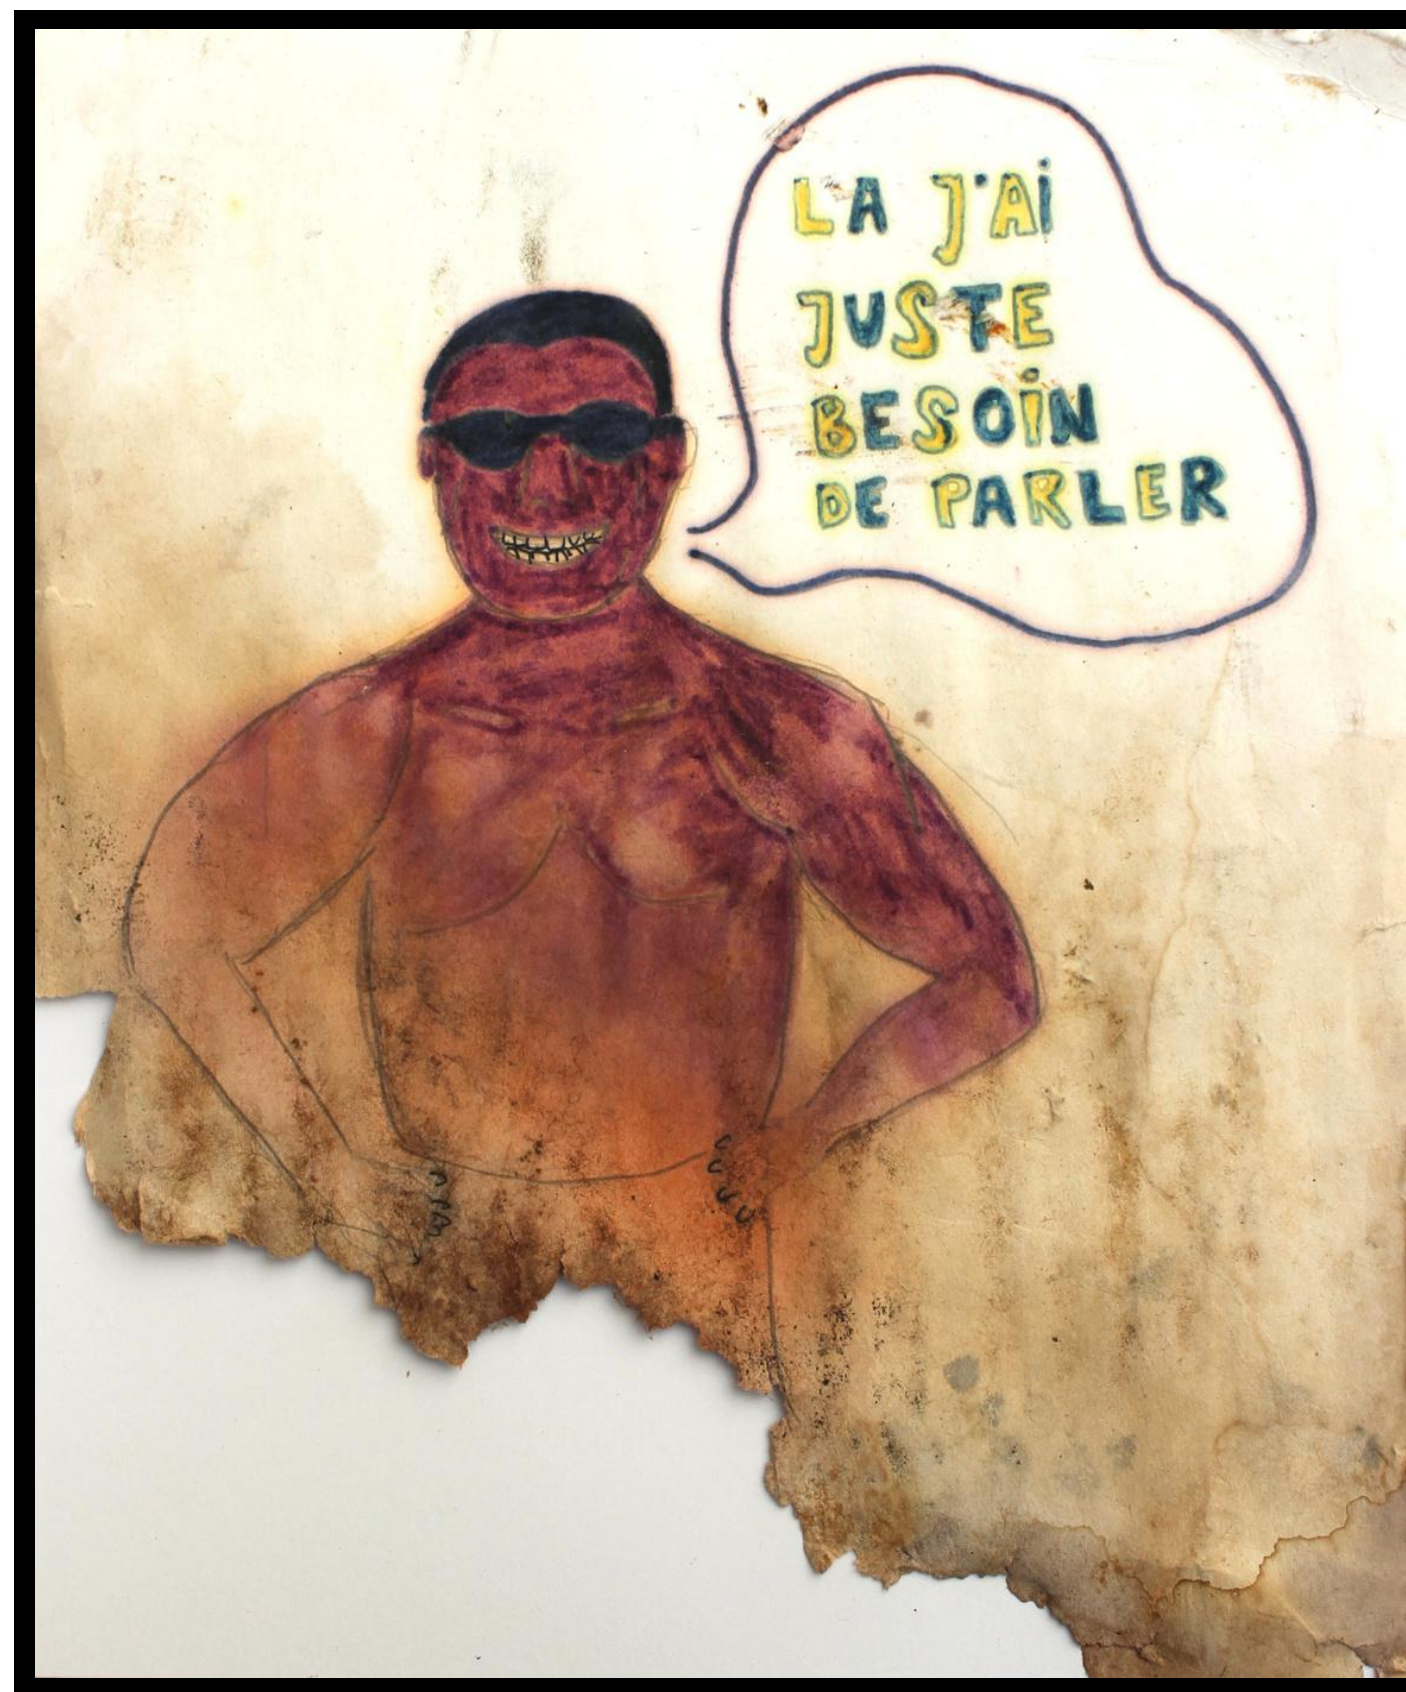

Homo Cruz, *Autoportrait 2.0*, 2023, 15 x 10,5 cm, mixed media