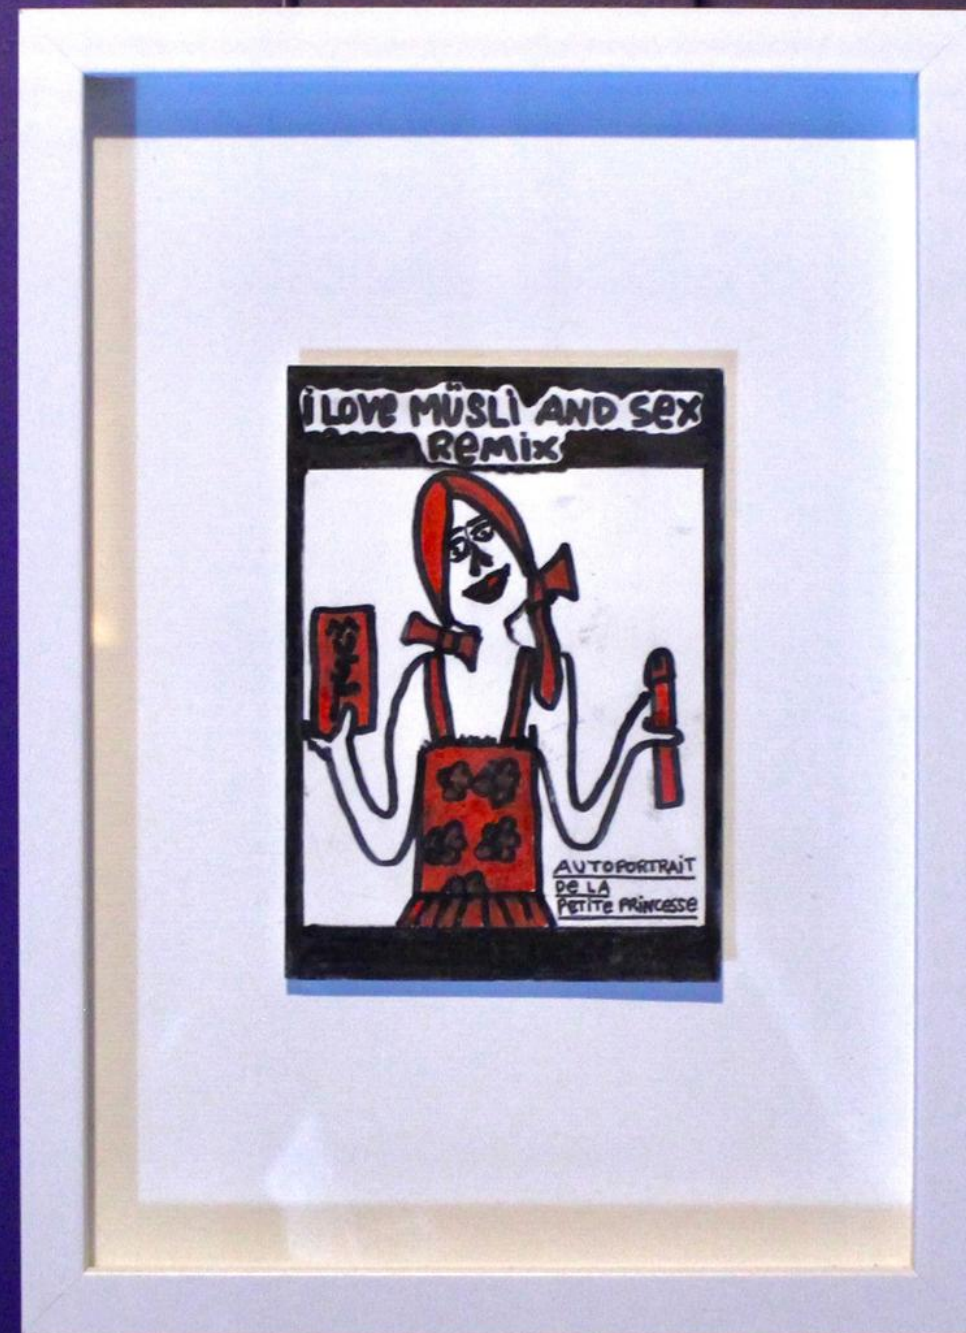

CONTE DU
PETIT PRINCE
QUI SOUHAITA
DEVENIR PETITE
PRINCESSE

GEORGIOS GEORGOLIOS

CATALOGUE
DU 24 JUIN AU 15 JUILLET

GALERIE DA-END

17 RUE GÉNEGAUD
75006 PARIS

NARZISS UND GOLDMUND

2020 - 2022

89,5 x 104,5 cm with frame | Oil on canvas
Embroidered tulle and lace gowns by CHANEL
rhinestone embellished mask by MAISON MARGIELA

SPRING

2021 - 2022
52 x 62 cm with frame | Oil on canvas
Featuring Tulle and lace couture gown
VALENTINO Haute Couture 2011

PROPOSITION I & II

2022

45 x 60 cm with frame | Oil on canvas
Brass ring with lion head and heart-shaped charm by GUCCI
and 15th century cameo pendant with double-portrait

OEDIPUS THE KING

27/07/2018

2019

70,5 x 80 cm with frames | Oil on canvas

OEDIPUS AT COLONUS

28/07/2018

2019

70,5 x 80 cm with frames | Oil on canvas

GALERIE DA-END

GALERIE@DA-END.COM

+33 (0)1 43 29 48 64

WWW.DA-END.COM

Installation des oeuvres de Homo Cruz

Installation des oeuvres de Homo Cruz

Homo Cruz, *Cadeau*, 2023, 15 x 10,5 cm, mixed media

Homo Cruz, *Black 93*, 2023, 15 x 10,5 cm, mixed media