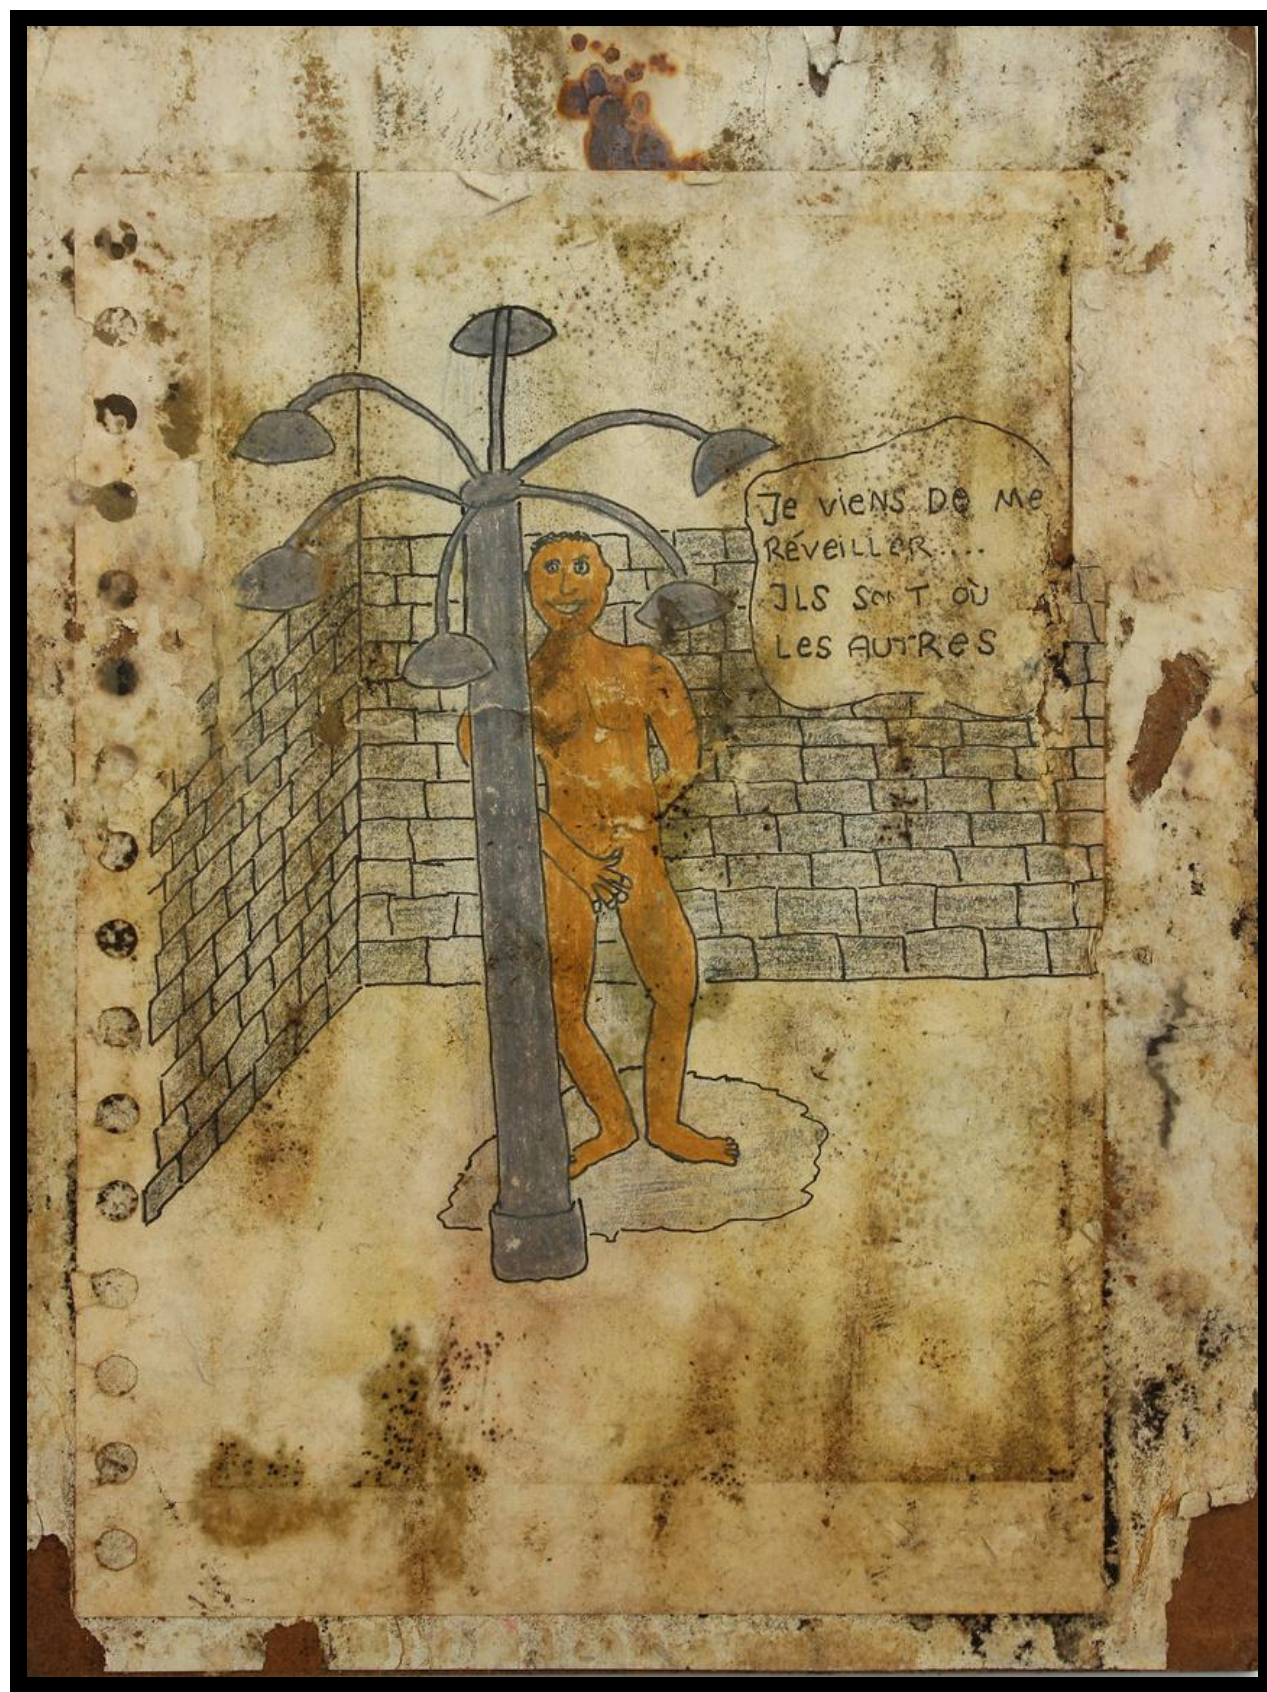

SPRING

2021 - 2022
52 x 62 cm with frame | Oil on canvas
Featuring Tulle and lace couture gown
VALENTINO Haute Couture 2011

PROPOSITION I & II

2022

45 x 60 cm with frame | Oil on canvas
Brass ring with lion head and heart-shaped charm by GUCCI
and 15th century cameo pendant with double-portrait

Homo Cruz, *Robby Nash*, 2023, 21 x 14,8 cm, mixed media

Homo Cruz, *25 cm Real*, 2023, 15 x 10,5 cm, mixed media

Homo Cruz, *Longue Bite*, 2023, 15 x 10,5 cm, mixed media

Homo Cruz, *Louis*, 2023, 21 x 14,8 cm, mixed media

Homo Cruz, *Target boy Nº1*, 2023, 21 x 14,8 cm, mixed media

Homo Cruz, *Target Boy N°2*, 2023, 21 x 14,8 cm, mixed media

Homo Cruz, *Oskar*, 2023 21 x 14,8 cm, mixed media

Homo Cruz, *Mamadou*, 2023, 21 x 14,8 cm, mixed media

Homo Cruz, *Autoportrait 0.1*, 2003, 29,7 x 42 cm, copy of original

Homo Cruz, *Autoportrait 2.0*, 2023, 15 x 10,5 cm, mixed media

Homo Cruz, *La douche*, 2017, 21 x 17 cm, mixed media

Homo Cruz, *Juste besoin de parler*, 2017, 25 x 20 cm, mixed media