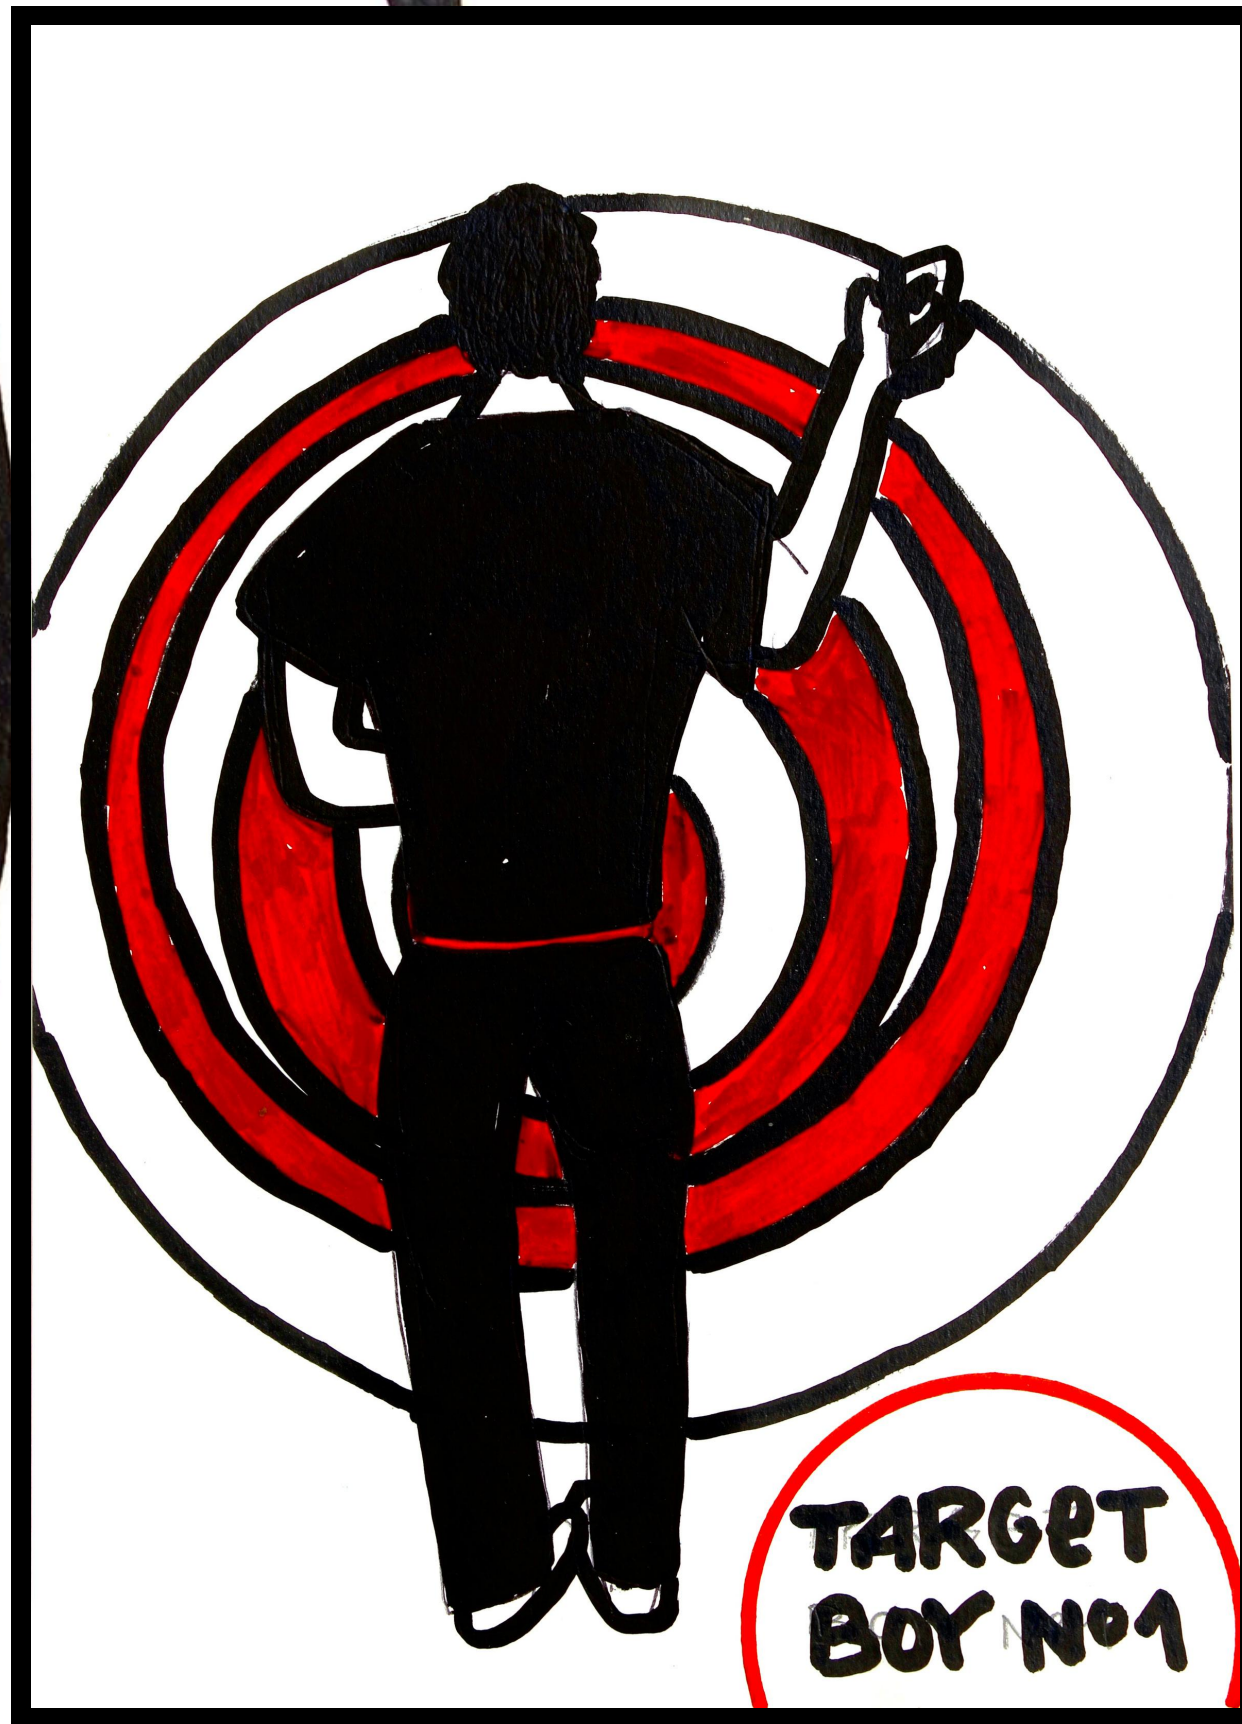

SPRING

2021 - 2022
52 x 62 cm with frame | Oil on canvas
Featuring Tulle and lace couture gown
VALENTINO Haute Couture 2011

PROPOSITION I & II

2022

45 x 60 cm with frame | Oil on canvas
Brass ring with lion head and heart-shaped charm by GUCCI
and 15th century cameo pendant with double-portrait

Homo Cruz, *Robby Nash*, 2023, 21 x 14,8 cm, mixed media

Homo Cruz, *25 cm Real*, 2023, 15 x 10,5 cm, mixed media

Homo Cruz, *Longue Bite*, 2023, 15 x 10,5 cm, mixed media

Homo Cruz, *Louis*, 2023, 21 x 14,8 cm, mixed media