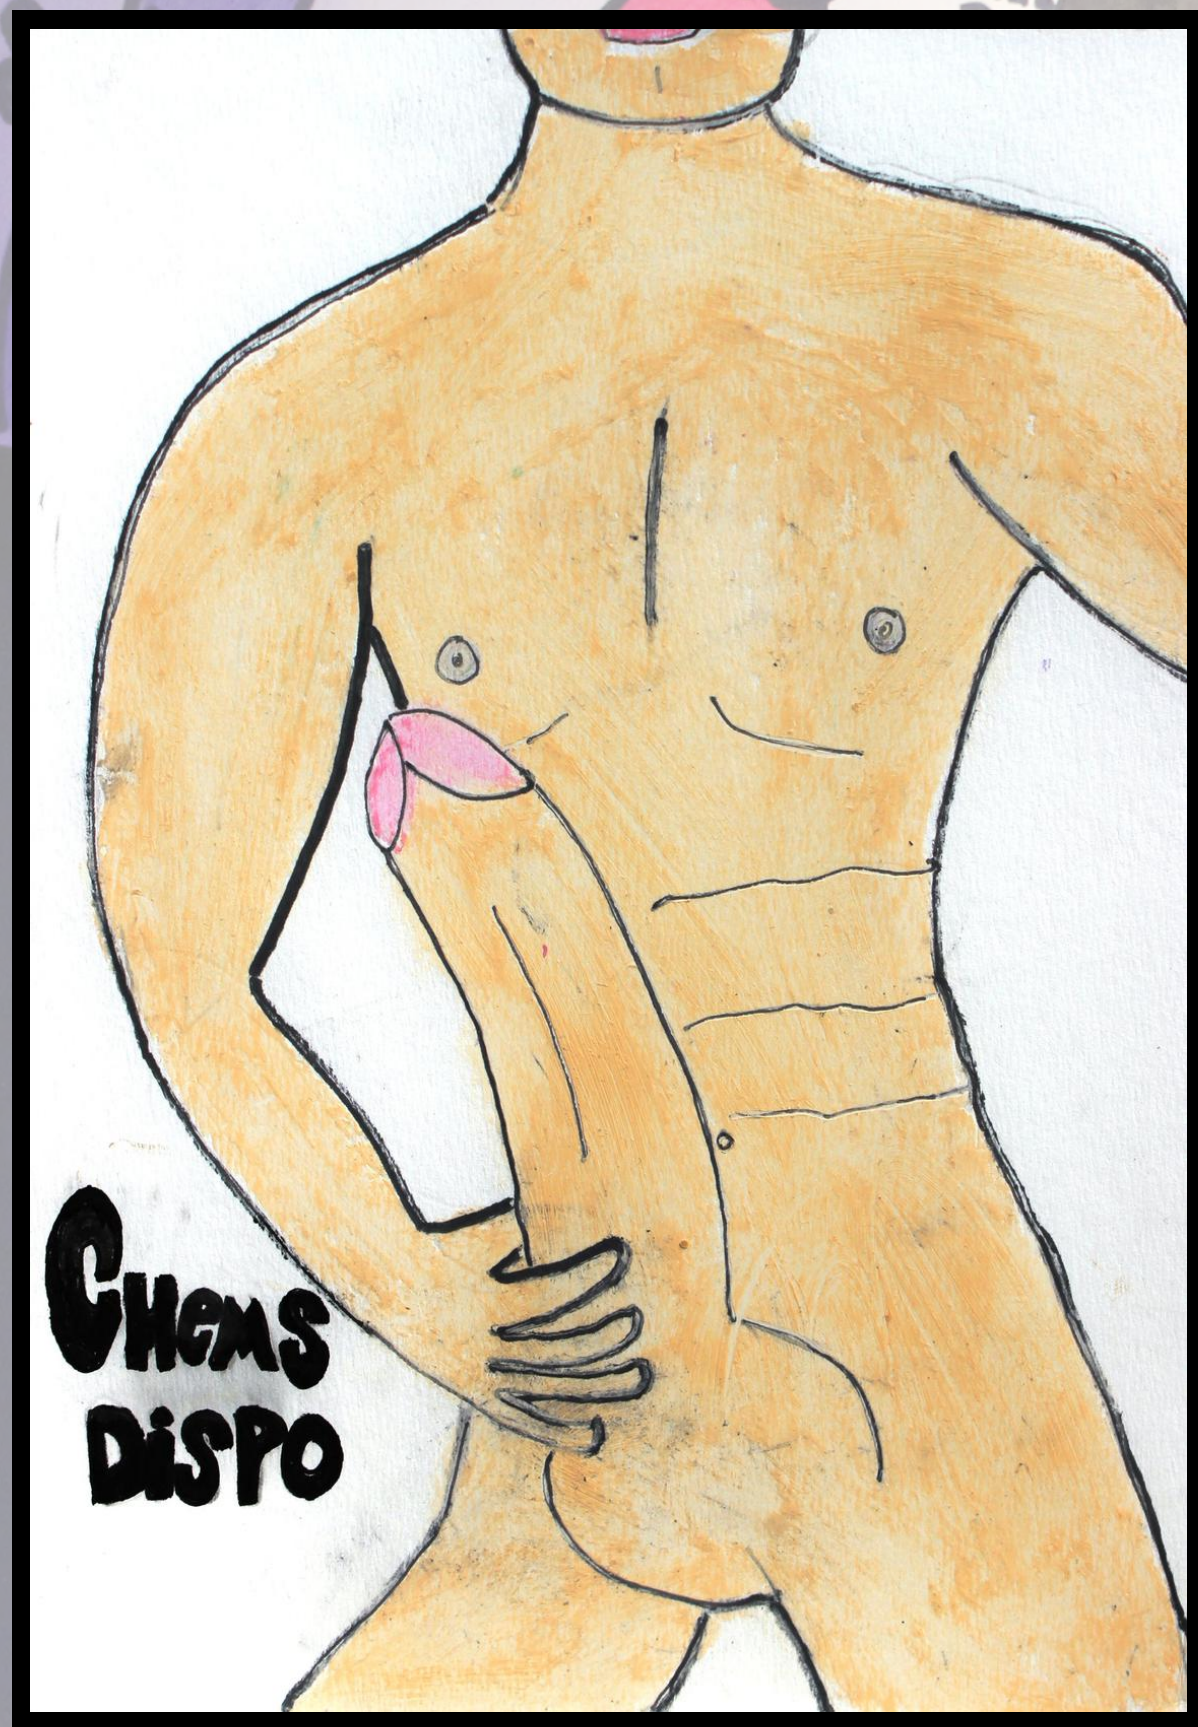

Homo Cruz, *Black 93*, 2023, 15 x 10,5 cm, mixed media