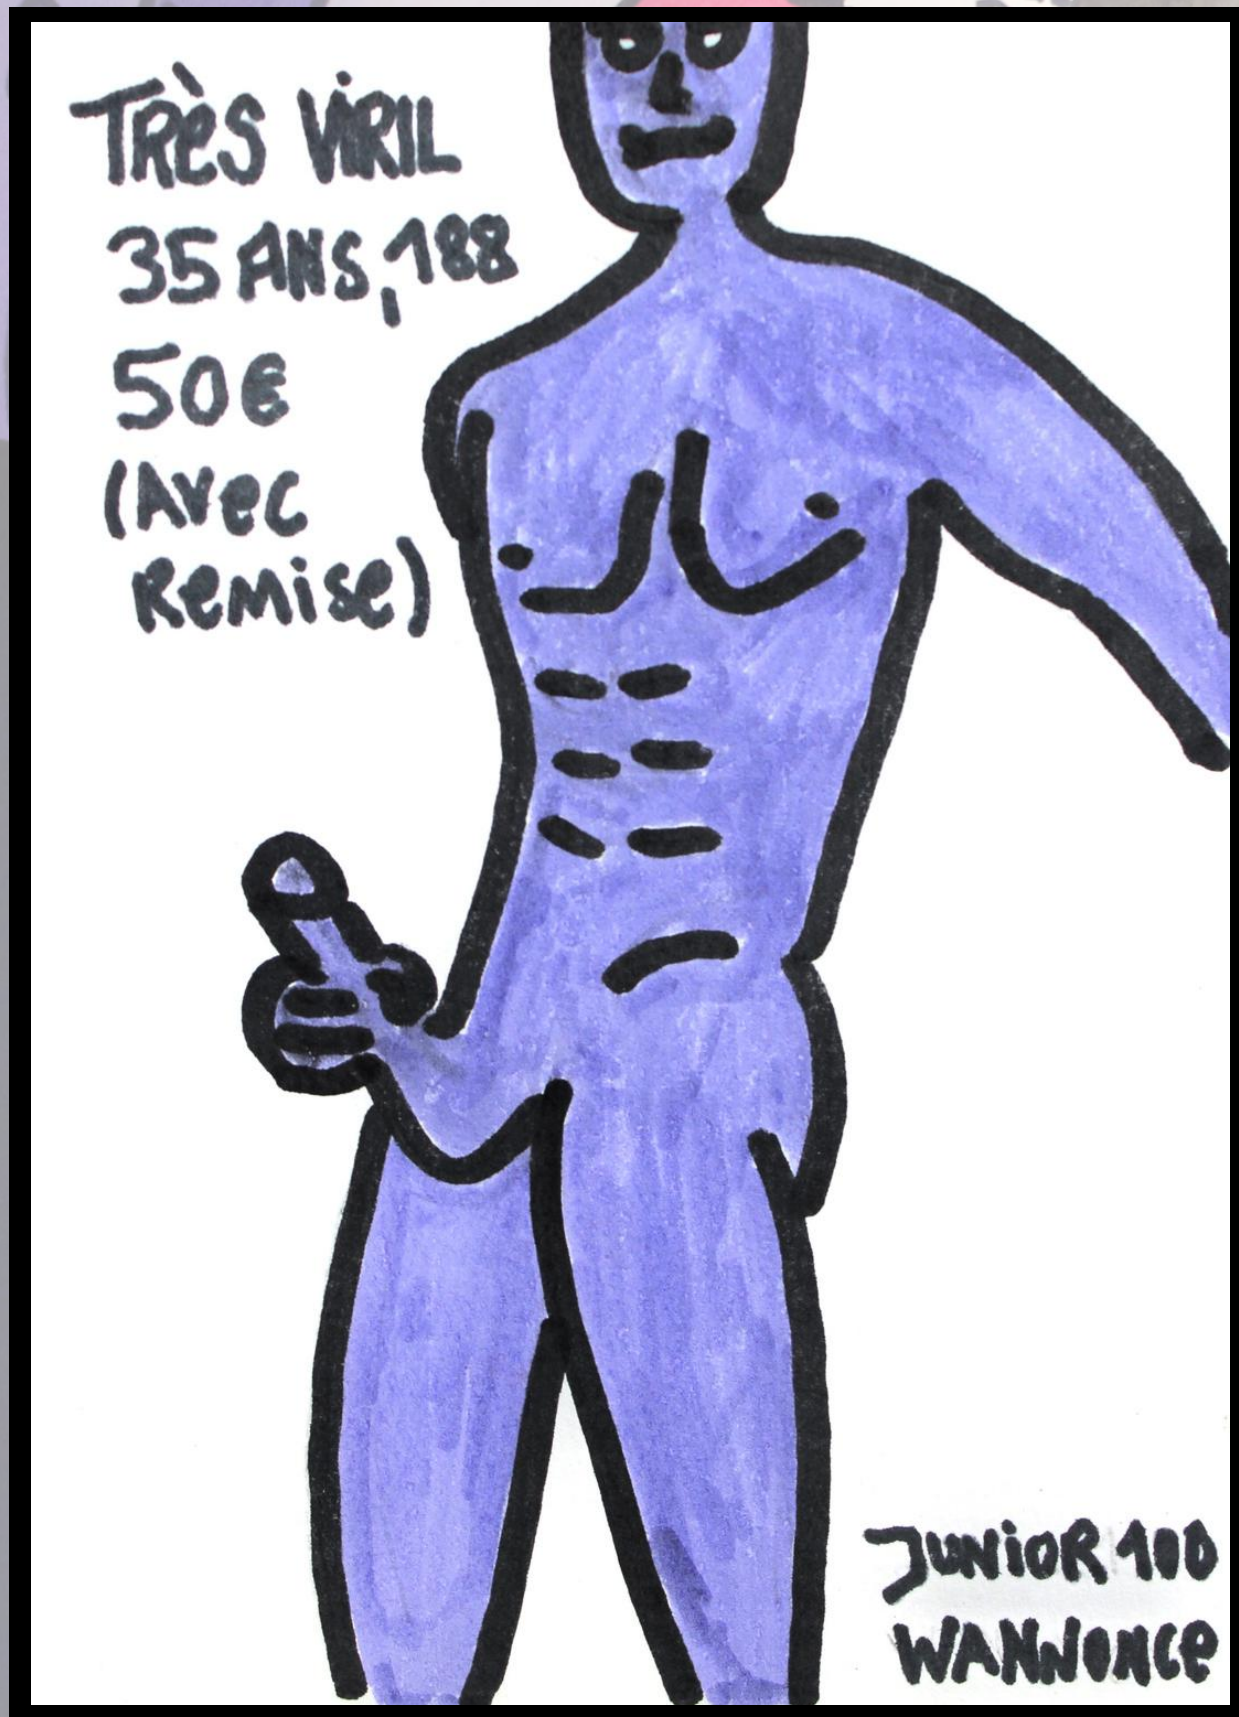

Homo Cruz, *Chems*, 2023, 21x 14,8 cm, mixed media